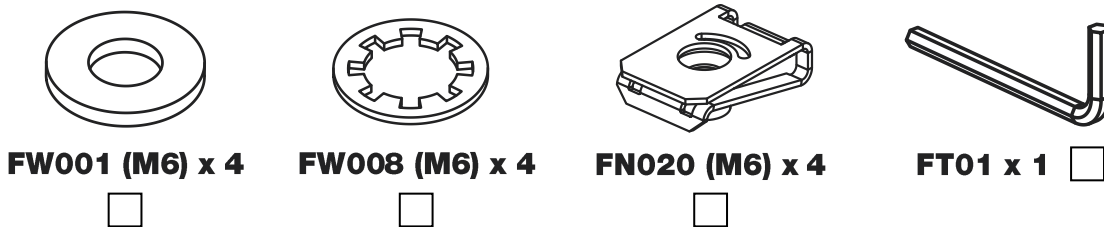

JD2PR/FL KammBar Instructions

CITY CRASH (✓)

According to ISO/ PAS 11154:2006

KammBar Pro

KammBar Fleet

Fitting Kit

1.

2.