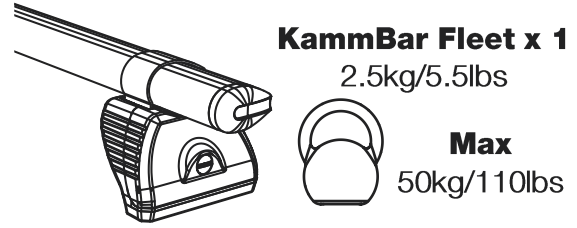

JD2PR/FL KammBar Instructions

CITY CRASH (✓)

According to ISO/ PAS 11154:2006

KammBar Pro

KammBar Fleet

Fitting Kit

1.

2.