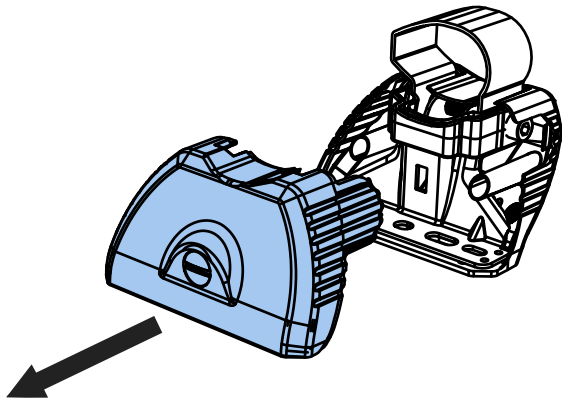

JD2PR/FL KammBar Instructions

CITY CRASH (✓)

According to ISO/ PAS 11154:2006

KammBar Pro

KammBar Fleet

Fitting Kit

1.

2.