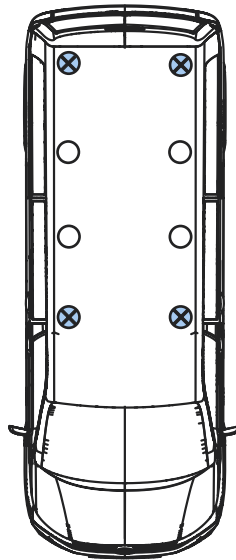

3.

SA397
PS254R

SA398
PS254L