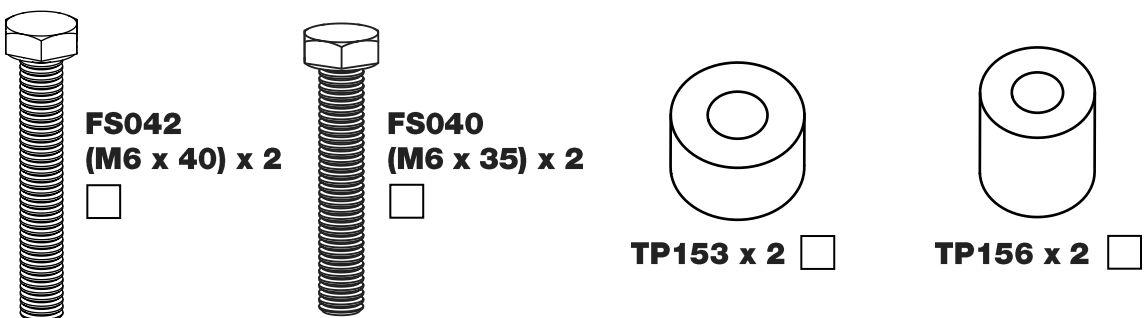

JD2PR/FL KammBar Instructions

CITY CRASH (✓)

According to ISO/ PAS 11154:2006

KammBar Pro

KammBar Fleet

Fitting Kit

1.

2.