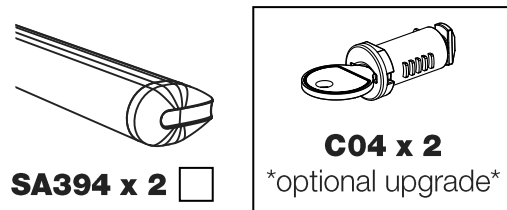

JD2PR/FL KammBar Instructions

CITY CRASH (✓)

According to ISO/ PAS 11154:2006

KammBar Pro

KammBar Fleet

Fitting Kit

1.

2.