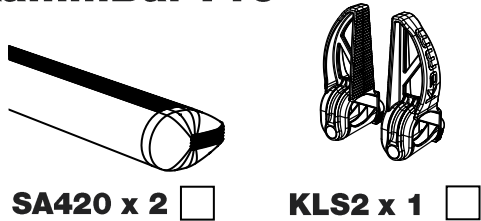

JD2PR/FL KammBar Instructions

CITY CRASH (✓)

According to ISO/ PAS 11154:2006

KammBar Pro

KammBar Fleet

Fitting Kit

1.

2.