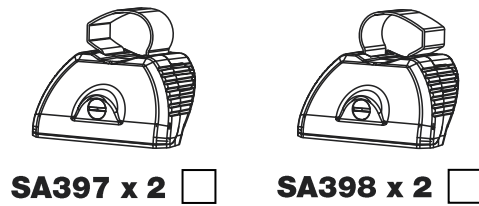

JD2PR/FL KammBar Instructions

CITY CRASH (✓)

According to ISO/ PAS 11154:2006

KammBar Pro

KammBar Fleet

Fitting Kit

1.

2.