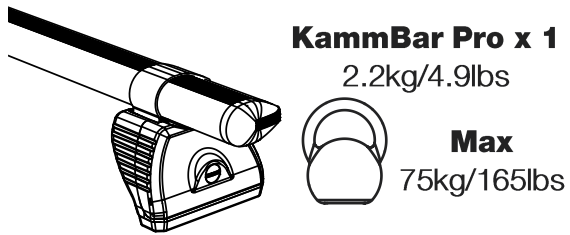

JD2PR/FL KammBar Instructions

CITY CRASH (✓)

According to ISO/ PAS 11154:2006

KammBar Pro

KammBar Fleet

Fitting Kit

1.

2.