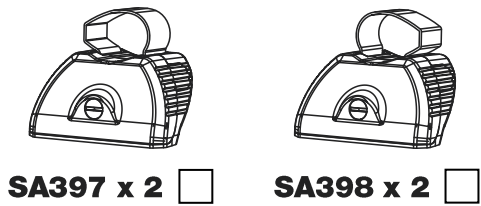

JD2PR/FL KammBar Instructions

CITY CRASH (✓)

According to ISO/ PAS 11154:2006

KammBar Pro

KammBar Fleet

Fitting Kit

1.

2.