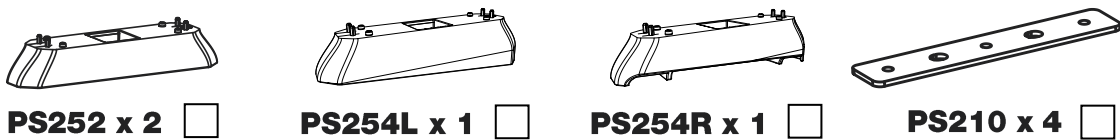

JD2PR/FL KammBar Instructions

CITY CRASH (✓)

According to ISO/ PAS 11154:2006

KammBar Pro

KammBar Fleet

Fitting Kit

1.

2.